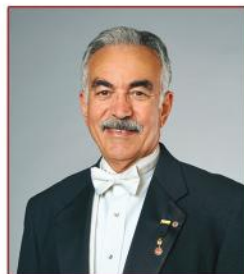

THE EQUESTRIAN ORDER OF THE HOLY SEPULCHRE OF JERUSALEM  
WESTERN LIUENTANCY

KNIGHT GRAND CROSS OF THE HOLY SEPULCHRE  
KGCHS

KNIGHT GRAND CROSS OF THE HOLY SEPULCHRE

**WHITE TIE & TAILS**

Baldric, worn under the vest, except in the presence of the Cardinal Grand Master it is worn over the vest  
Knight Grand Cross decoration  
Black shoes  
Pilgrim Shell

**BLACK TIE/ TUXEDO**

Miniature of Knight Grand Cross insignia in lapel  
Rosette of Pilgrim Shell in lapel

**BUSINESS ATTIRE**

Rosette of Knight Grand Cross insignia, or Rosette of Pilgrim Shell in lapel